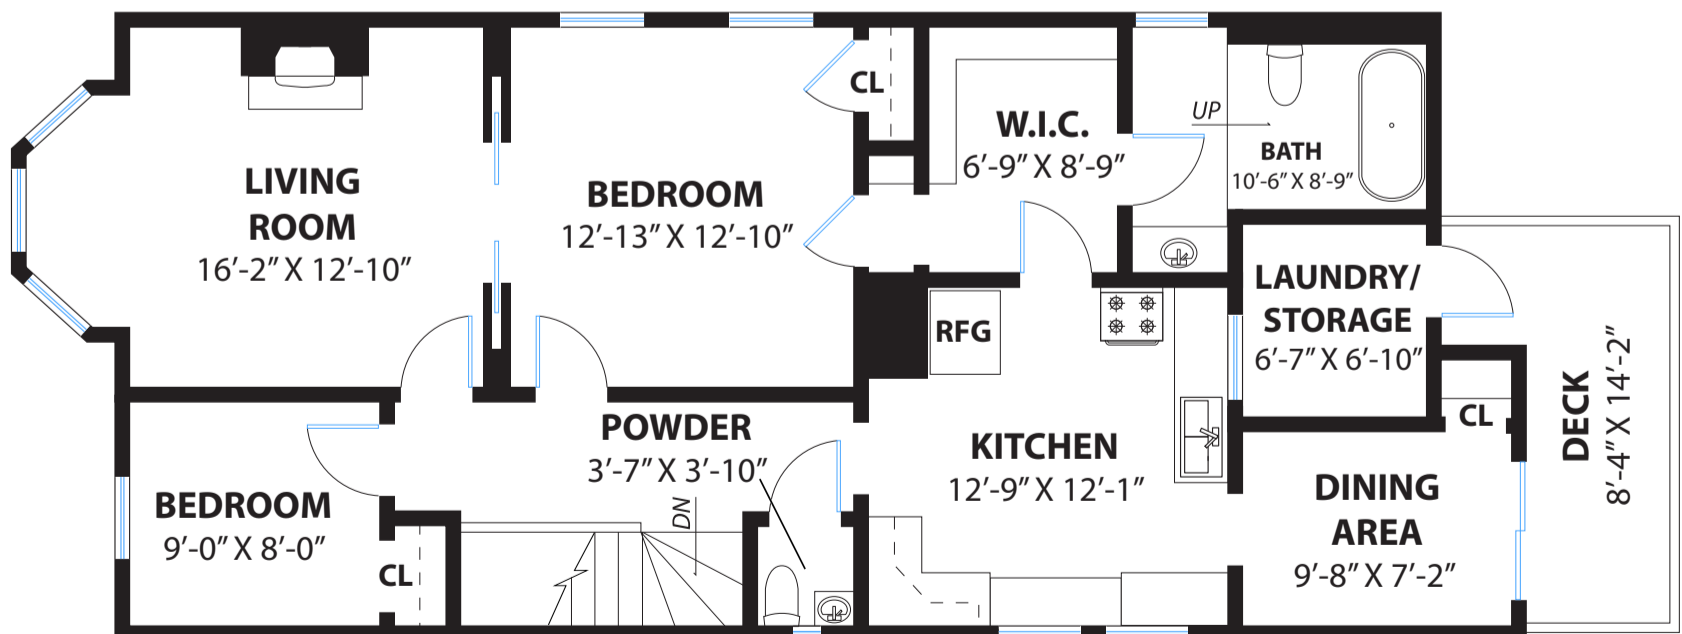

2237-2239 PINE STREET

SAN FRANCISCO

PROPERTY SQ FT INFORMATION

MEASUREMENTS CALCULATED TO THE INTERIOR WALLS

LIVING SPACE: 2638 SQ FT

- * Main House (Lower Level): 600 Sq Ft
- * Main House (Main Level): 968 Sq Ft
- * Main House (Upper Level): 1070 Sq Ft

NON-LIVING SPACE: 192 SQ FT

- * Deck (Main Level): 96 Sq Ft
- * Deck (Upper Level): 96 Sq Ft

COMBINED: 2830 Sq Ft

ENTRY #2239

MAIN LEVEL #2237

UPPER LEVEL #2239

PRESENTED BY : CHRISTOPHER SMITH
DRE #: 01740857

DISCLAIMER: RENDERING BY OPEN HOMES PHOTOGRAPHY. ALL MEASUREMENTS ARE APPROXIMATE AND MAY NOT BE EXACT. DO NOT RELY ON THE ACCURACY OF THIS FLOOR PLAN WHEN DETERMINING THE PRICE OF A PROPERTY OR MAKING DECISIONS REGARDING BUYING OR SELLING OF PROPERTIES WITHOUT INDEPENDENT VERIFICATION.