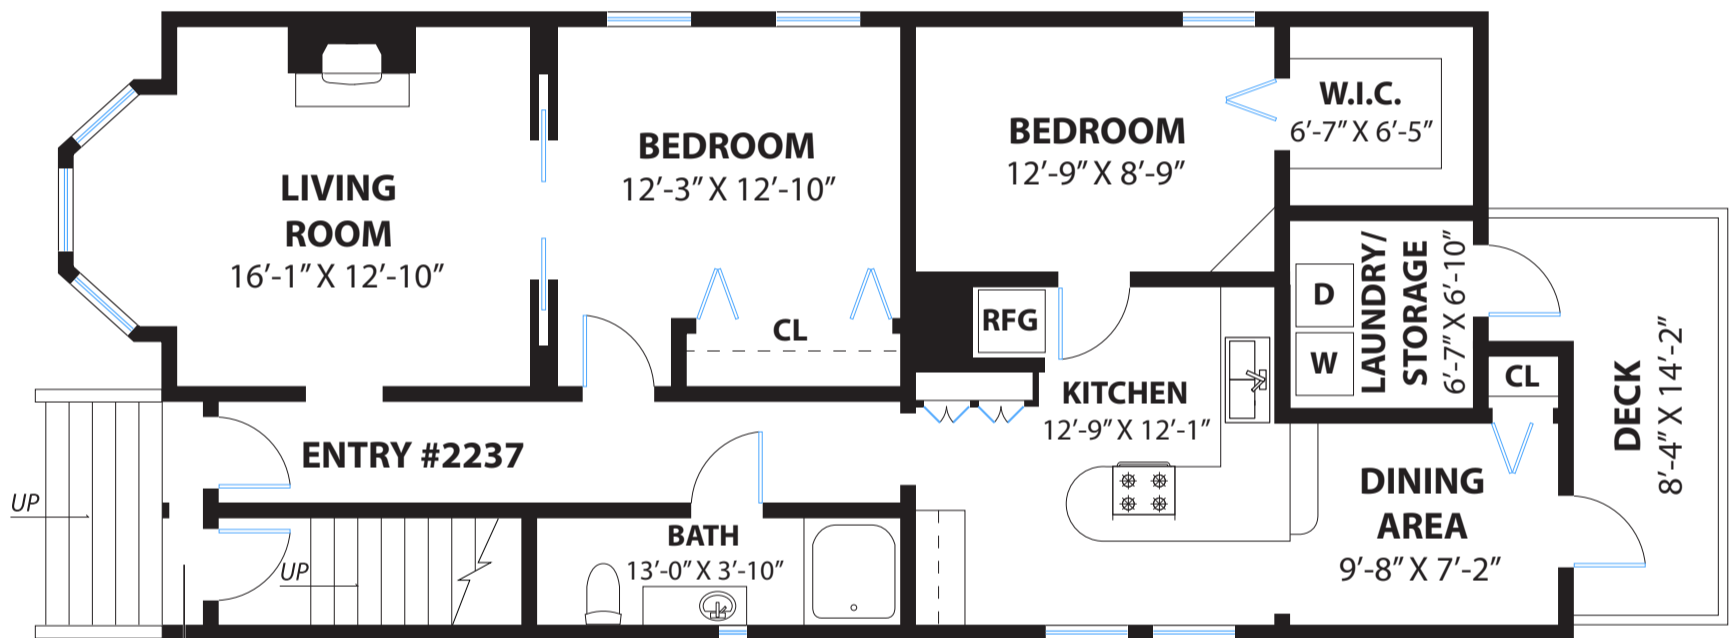

2237-2239 PINE STREET

SAN FRANCISCO

PROPERTY SQ FT INFORMATION

MEASUREMENTS CALCULATED TO THE INTERIOR WALLS

LIVING SPACE: 2638 SQ FT

- * Main House (Lower Level): 600 Sq Ft
- * Main House (Main Level): 968 Sq Ft
- * Main House (Upper Level): 1070 Sq Ft

NON-LIVING SPACE: 192 SQ FT

- * Deck (Main Level): 96 Sq Ft
- * Deck (Upper Level): 96 Sq Ft

COMBINED: 2830 Sq Ft

ENTRY #2239

MAIN LEVEL #2237

UPPER LEVEL #2239

PRESENTED BY : CHRISTOPHER SMITH
DRE #: 01740857

DISCLAIMER: RENDERING BY OPEN HOMES PHOTOGRAPHY. ALL MEASUREMENTS ARE APPROXIMATE AND MAY NOT BE EXACT. DO NOT RELY ON THE ACCURACY OF THIS FLOOR PLAN WHEN DETERMINING THE PRICE OF A PROPERTY OR MAKING DECISIONS REGARDING BUYING OR SELLING OF PROPERTIES WITHOUT INDEPENDENT VERIFICATION.