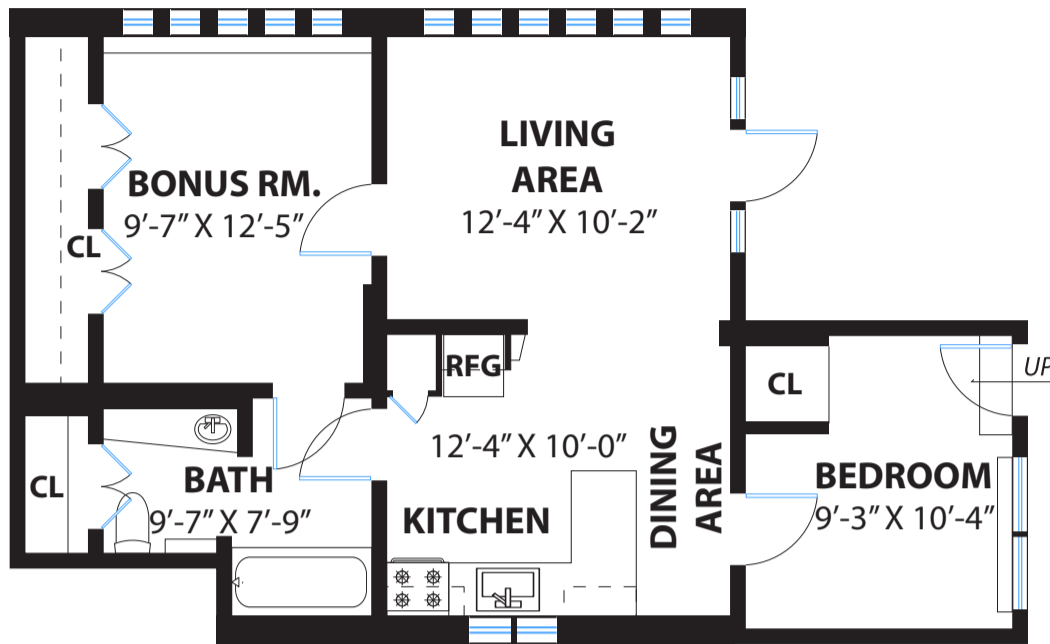

2237-2239 PINE STREET

SAN FRANCISCO

PROPERTY SQ FT INFORMATION

MEASUREMENTS CALCULATED TO THE INTERIOR WALLS

LIVING SPACE: 2638 SQ FT

- * Main House (Lower Level): 600 Sq Ft
- * Main House (Main Level): 968 Sq Ft
- * Main House (Upper Level): 1070 Sq Ft

NON-LIVING SPACE: 192 SQ FT

- * Deck (Main Level): 96 Sq Ft
- * Deck (Upper Level): 96 Sq Ft

COMBINED: 2830 Sq Ft

ENTRY #2239

MAIN LEVEL #2237

UPPER LEVEL #2239

PRESENTED BY : CHRISTOPHER SMITH
DRE #: 01740857

DISCLAIMER: RENDERING BY OPEN HOMES PHOTOGRAPHY. ALL MEASUREMENTS ARE APPROXIMATE AND MAY NOT BE EXACT. DO NOT RELY ON THE ACCURACY OF THIS FLOOR PLAN WHEN DETERMINING THE PRICE OF A PROPERTY OR MAKING DECISIONS REGARDING BUYING OR SELLING OF PROPERTIES WITHOUT INDEPENDENT VERIFICATION.